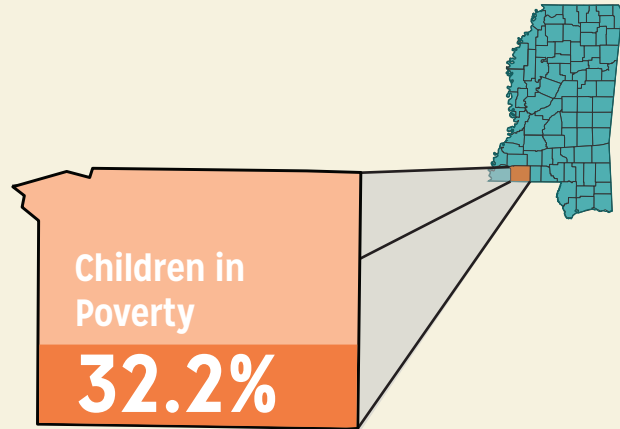

Amite

DEMOGRAPHICS

Total Population 12,957	Total Births 139
White 57.5%	Black 42.3%
No Parent Employed 2.7%	Children in Single-Parent Families 33.5%
Poverty All Ages 23.2%	Mothers without High School Diploma 10.8%

EDUCATION

by school district

Amite County

Total District Enrollment	1076
Accountability	C
School District Poverty	31.3%
Passed 3rd Grade Reading Assessment	88.6%
Out-of-School Suspension Rate	12.9%
In-School Suspension Rate	20.7%
Total Suspension	26.0%
Kindergarten Readiness Score	455
Chronic Absence <small>(missed ≥ 10% of School Year)</small>	10.5%