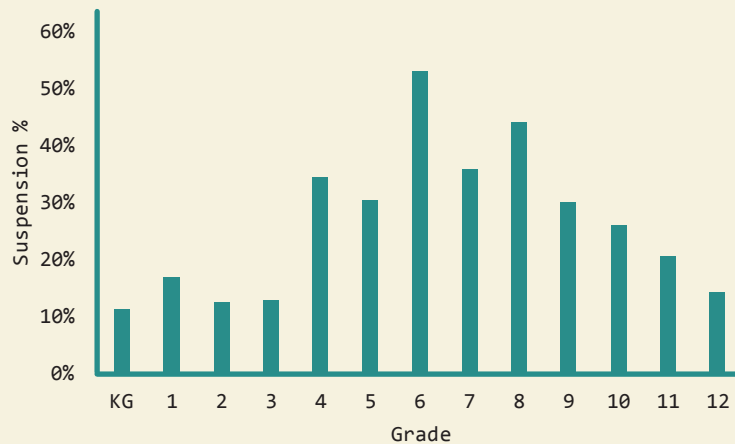

SUSPENSIONS

Suspension Rates (ISS & OSS) by Grade (2014)