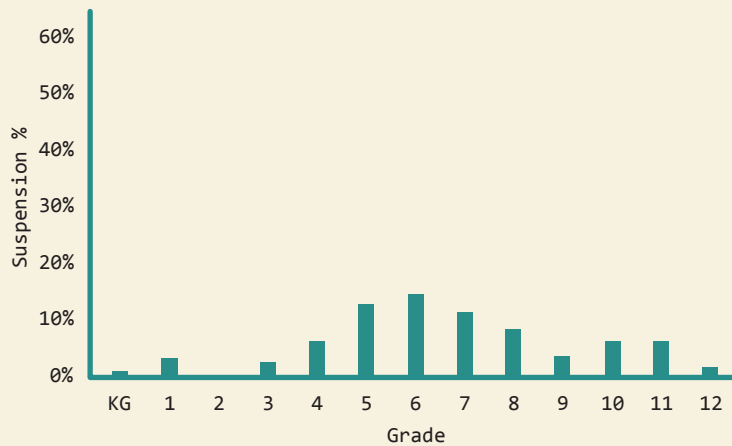

SUSPENSIONS

Suspension Rates (ISS & OSS) by Grade (2014)