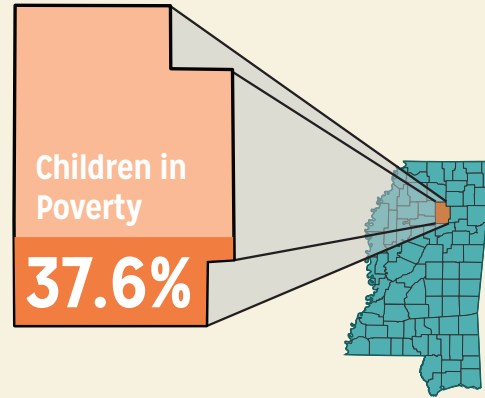

Calhoun

DEMOGRAPHICS

Total Population 14,841	Total Births 177
White 70.0%	Black 27.4%
No Parent Employed 12.8%	Children in Single-Parent Families 43.3%
Poverty All Ages 25.0%	Mothers without High School Diploma 21.5%