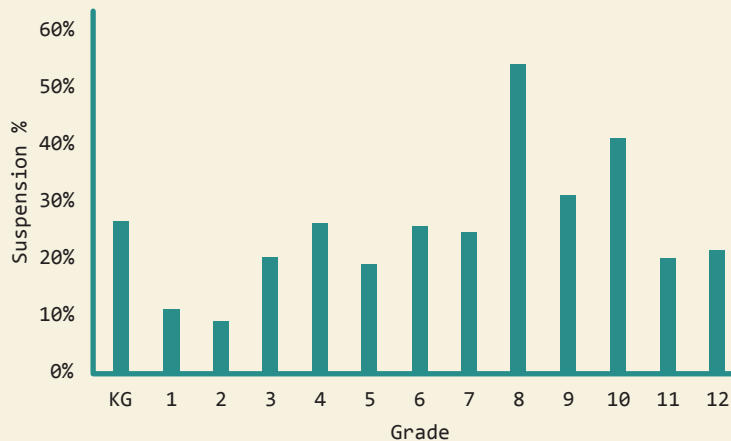

SUSPENSIONS

Suspension Rates (ISS & OSS) by Grade (2014)