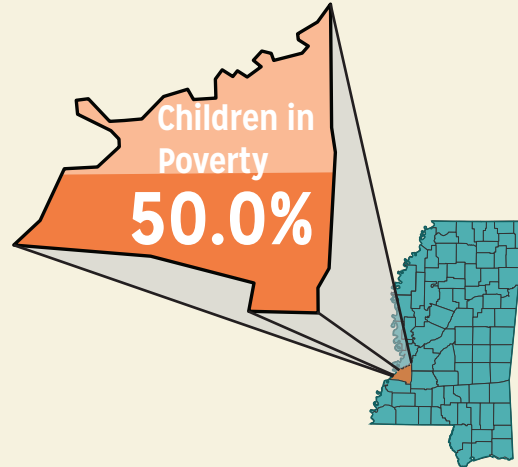

Claiborne

DEMOGRAPHICS

Total Population
9,396

Total Births
132

White
13.9%

Black
84.5%

No Parent Employed
35.7%

Children in Single-Parent Families
72.1%

Poverty All Ages
42.6%

Mothers without High School Diploma
5.3%

EDUCATION

by school district

Claiborne County

Total District Enrollment	1662
Accountability	C
School District Poverty	47.3%
Passed 3rd Grade Reading Assessment	83.8%
Out-of-School Suspension Rate	14.1%
In-School Suspension Rate	1.7%
Total Suspension	14.7%
Kindergarten Readiness Score	504
Chronic Absence <small>(missed ≥ 10% of School Year)</small>	6.7%