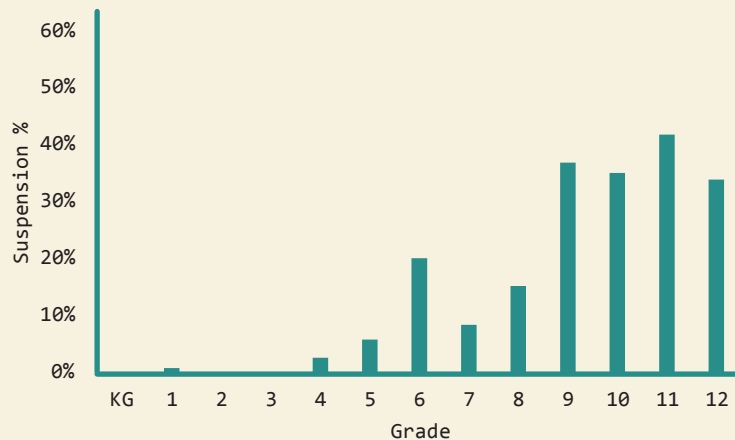

SUSPENSIONS

Suspension Rates (ISS & OSS) by Grade (2014)