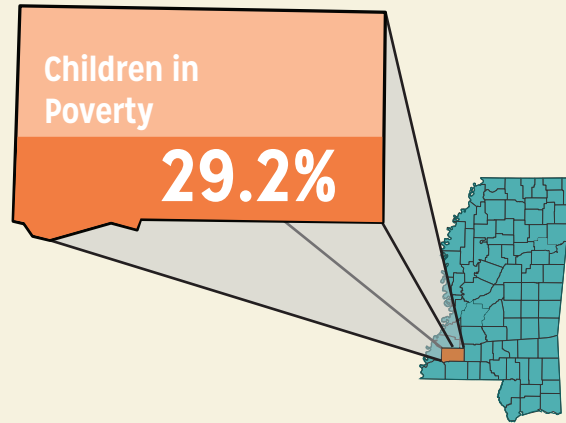

Franklin

DEMOGRAPHICS

Total Population 7,944	Total Births 96
White 63.6%	Black 35.6%
No Parent Employed 9.4%	Children in Single-Parent Families 43.3%
Poverty All Ages 20.5%	Mothers without High School Diploma 12.5%

EDUCATION

by school district

Franklin County

Total District Enrollment	1487
Accountability	B
School District Poverty	25.9%
Passed 3rd Grade Reading Assessment	≥95.0%
Out-of-School Suspension Rate	1.7%
In-School Suspension Rate	.3%
Total Suspension	1.9%
Kindergarten Readiness Score	547
Chronic Absence <small>(missed ≥ 10% of School Year)</small>	13.3%