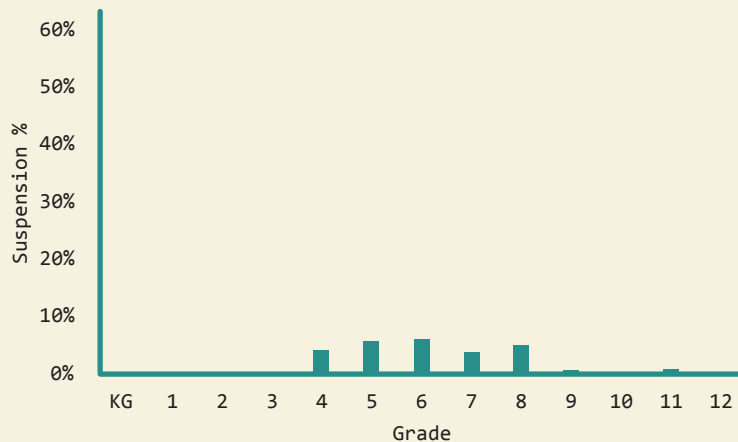

SUSPENSIONS

Suspension Rates (ISS & OSS) by Grade (2014)