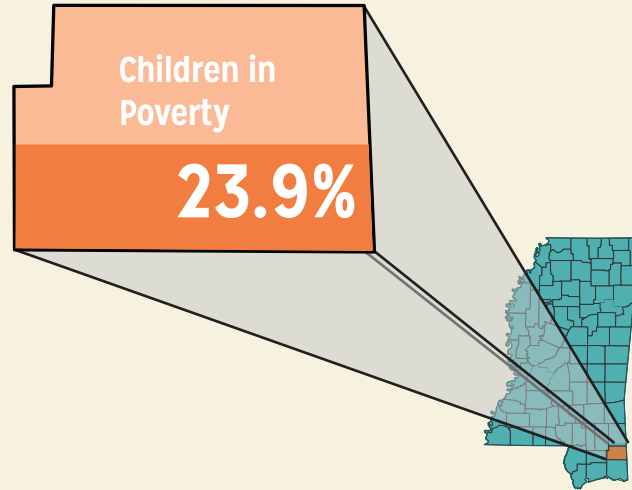

George

DEMOGRAPHICS

Total Population
22,960

Total Births
353

White
88.9%

Black
7.9%

No Parent Employed
18.9%

Children in Single-Parent Families
33.8%

Poverty All Ages
17.0%

Mothers without High School Diploma
18.4%

EDUCATION

by school district

George County

Total District Enrollment	4278
Accountability	B
School District Poverty	22.7%
Passed 3rd Grade Reading Assessment	90.9%
Out-of-School Suspension Rate	9.2%
In-School Suspension Rate	15.4%
Total Suspension	19.0%
Kindergarten Readiness Score	498
Chronic Absence <small>(missed ≥ 10% of School Year)</small>	15.7%