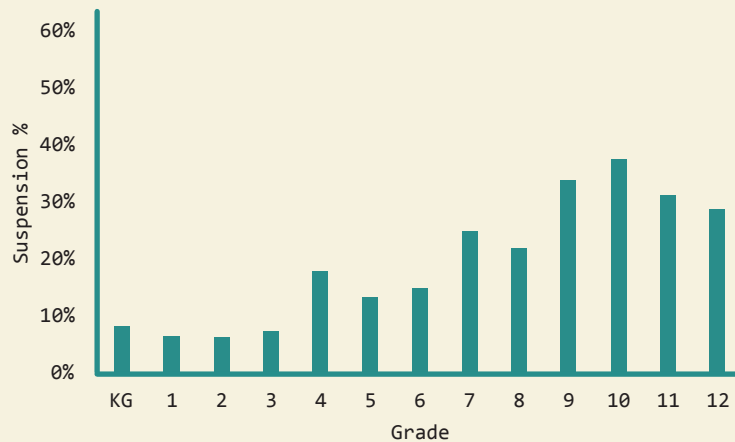

SUSPENSIONS

Suspension Rates (ISS & OSS) by Grade (2014)