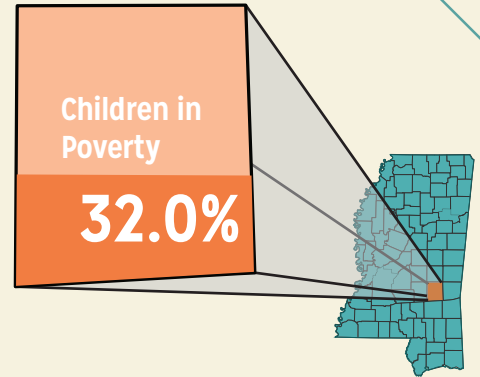

Jasper

EDUCATION

by school district

East Jasper Consolidated

Total District Enrollment	966
Accountability	C
School District Poverty	38.3%
Passed 3rd Grade Reading Assessment	87.2%
Out-of-School Suspension Rate	13.3%
In-School Suspension Rate	.5%
Total Suspension	13.5%
Kindergarten Readiness Score	493
Chronic Absence <small>(missed ≥ 10% of School Year)</small>	8.7%

DEMOGRAPHICS

Total Population 16,687	Total Births 216
White 46.5%	Black 52.6%
No Parent Employed 23.3%	Children in Single-Parent Families 45.6%
Poverty All Ages 22.7%	Mothers without High School Diploma 11.1%