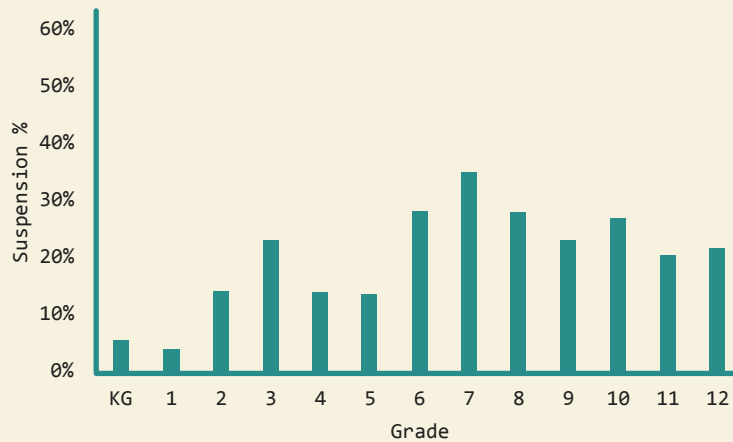

SUSPENSIONS

Suspension Rates (ISS & OSS) by Grade (2014)