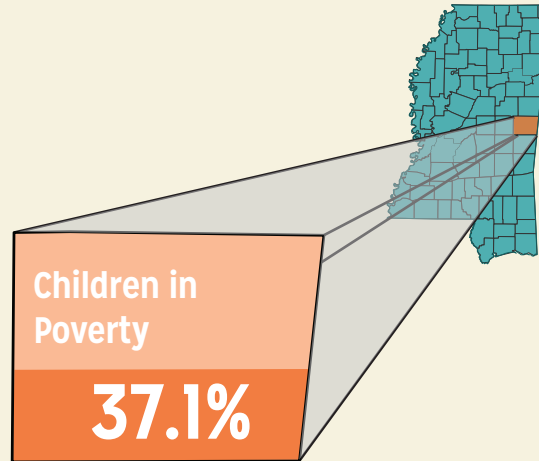

Kemper

DEMOGRAPHICS

Total Population 10,310	Total Births 98
White 36.5%	Black 59.1%
No Parent Employed 13.5%	Children in Single-Parent Families 50.2%
Poverty All Ages 28.2%	Mothers without High School Diploma 19.4%

EDUCATION

by school district

Kemper County

Total District Enrollment	1173
Accountability	C
School District Poverty	32.6%
Passed 3rd Grade Reading Assessment	86.7%
Out-of-School Suspension Rate	11.0%
In-School Suspension Rate	11.7%
Total Suspension	17.7%
Kindergarten Readiness Score	480
Chronic Absence <small>(missed ≥ 10% of School Year)</small>	13.8%