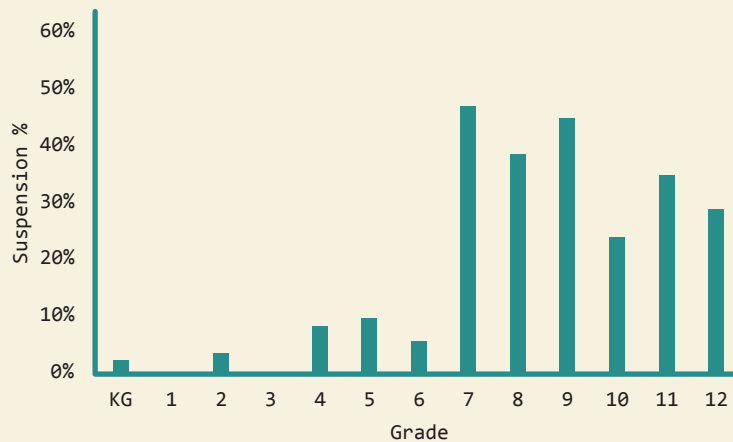

SUSPENSIONS

Suspension Rates (ISS & OSS) by Grade (2014)