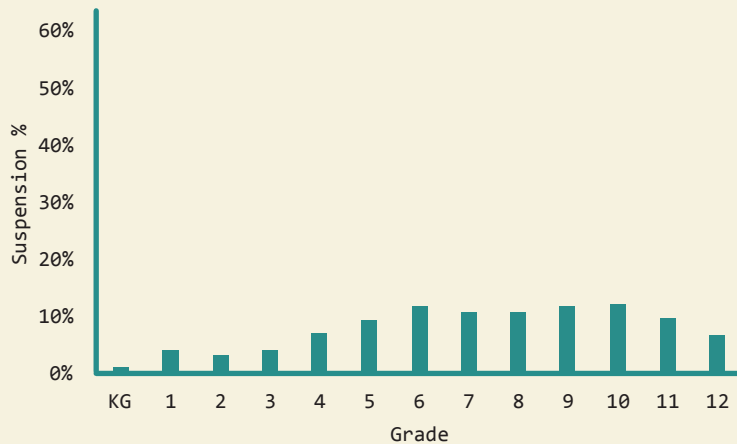

SUSPENSIONS

Suspension Rates (ISS & OSS) by Grade (2014)