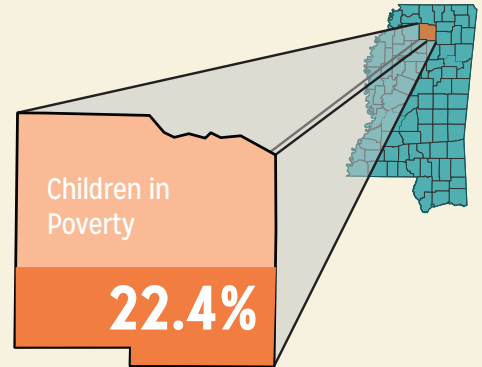

Lafayette

EDUCATION

by school district

Lafayette County

Total District Enrollment	2776
Accountability	B
School District Poverty	20.5%
Passed 3rd Grade Reading Assessment	≥95.0%
Out-of-School Suspension Rate	1.9%
In-School Suspension Rate	1.4%
Total Suspension	3.2%
Kindergarten Readiness Score	533
Chronic Absence <small>(missed ≥ 10% of School Year)</small>	13.7%

DEMOGRAPHICS

Total Population 50,256	Total Births 546
White 71.7%	Black 24.3%
No Parent Employed 15.3%	Children in Single-Parent Families 38.6%
Poverty All Ages 25.9%	Mothers without High School Diploma 7.7%