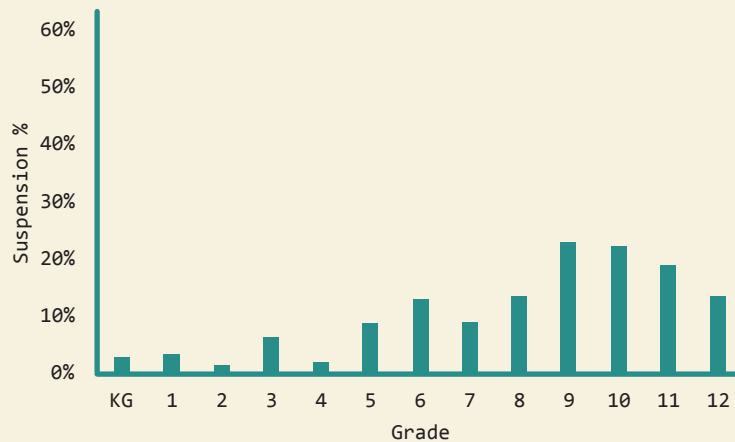

SUSPENSIONS

Suspension by Grade (districts combined), 2014/15