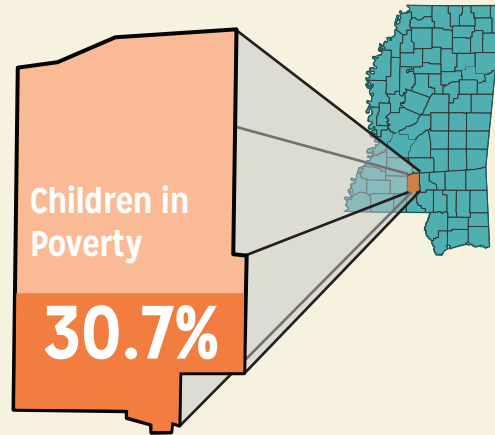

Lawrence

DEMOGRAPHICS

Total Population 12,636	Total Births 165
White 66.5%	Black 32.3%
No Parent Employed 9.9%	Children in Single-Parent Families 37.1%
Poverty All Ages 22.3%	Mothers without High School Diploma 14.5%

EDUCATION

by school district

Lawrence County

Total District Enrollment	2262
Accountability	C
School District Poverty	28.1%
Passed 3rd Grade Reading Assessment	≥95.0%
Out-of-School Suspension Rate	6.2%
In-School Suspension Rate	5.4%
Total Suspension	9.9%
Kindergarten Readiness Score	495
Chronic Absence <small>(missed ≥ 10% of School Year)</small>	14.2%