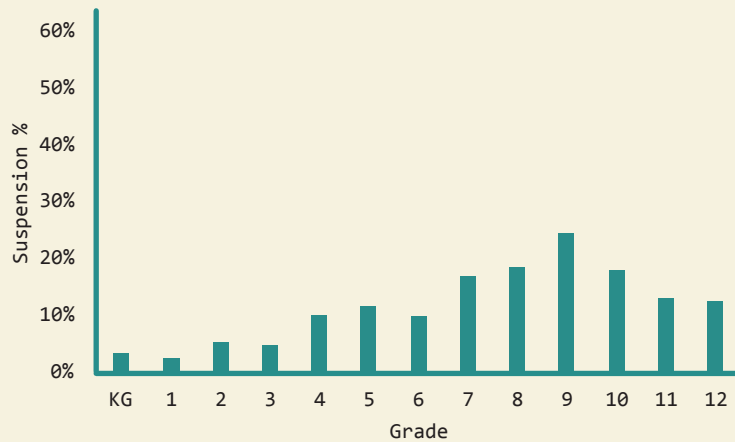

SUSPENSIONS

Suspension Rate (ISS & OSS; 2011 - 2014)