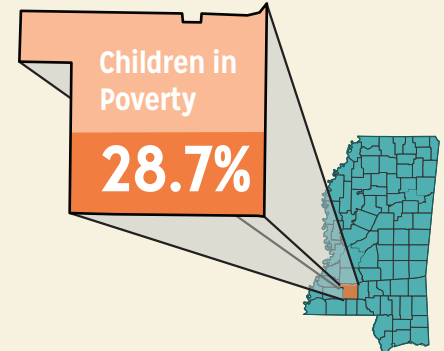

Lincoln

EDUCATION

by school district

Lincoln County

Total District Enrollment	3209
Accountability	B
School District Poverty	19.5%
Passed 3rd Grade Reading Assessment	≥95.0%
Out-of-School Suspension Rate	4.7%
In-School Suspension Rate	9.1%
Total Suspension	11.8%
Kindergarten Readiness Score	498
Chronic Absence (missed ≥ 10% of School Year)	21.3%

Brookhaven

Total District Enrollment	3061
Accountability	D
School District Poverty	33.3%
Passed 3rd Grade Reading Assessment	89.5%
Out-of-School Suspension Rate	5.8%
In-School Suspension Rate	6.6%
Total Suspension	10.9%
Kindergarten Readiness Score	480
Chronic Absence (missed ≥ 10% of School Year)	12.6%

DEMOGRAPHICS

Total Population
34,824

Total Births
471

White
68.4%

Black
30.7%

No Parent Employed
17.3%

Children in Single-Parent Families
41.4%

Poverty All Ages
21.6%

Mothers without High School Diploma
11.9%