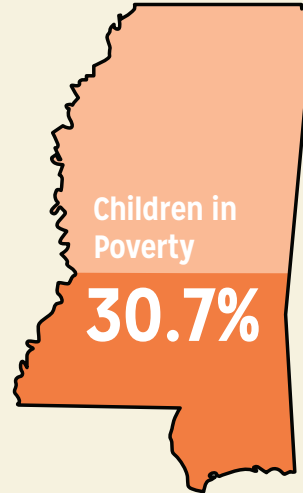

Mississippi

DEMOGRAPHICS

Total Population
2,984,345

Total Births
38735

White
59.30%

Black
37.30%

No Parent Employed
13.80%

Children in Single-Parent Families
44.90%

Poverty All Ages
21.90%

Mothers without High School Diploma
15.80%

EDUCATION

Total District Enrollment	506,424
Accountability	N/A
School District Poverty	N/A
Passed 3rd Grade Reading Assessment	92.3%
Out-of-School Suspension Rate	8.2%
In-School Suspension Rate	7.5%
Overall Suspension	13.1%
Kindergarten Readiness Score	501
Chronic Absence <small>(missed ≥ 10% of School Year)</small>	13.2%