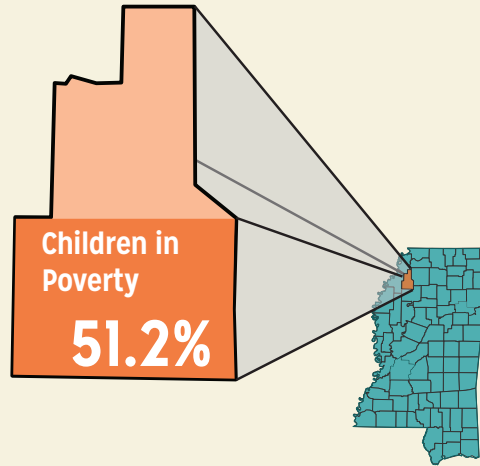

Quitman

DEMOGRAPHICS

Total Population
7,902

Total Births
100

White
29.3%

Black
69.6%

No Parent Employed
24.8%

Children in Single-Parent Families
61.2%

Poverty All Ages
36.2%

Mothers without High School Diploma
19.0%

EDUCATION

by school district

Quitman County

Total District Enrollment	1223
Accountability	C
School District Poverty	46.8%
Passed 3rd Grade Reading Assessment	90.5%
Out-of-School Suspension Rate	18.3%
In-School Suspension Rate	0.0%
Total Suspension	18.3%
Kindergarten Readiness Score	497
Chronic Absence <small>(missed ≥ 10% of School Year)</small>	10.6%