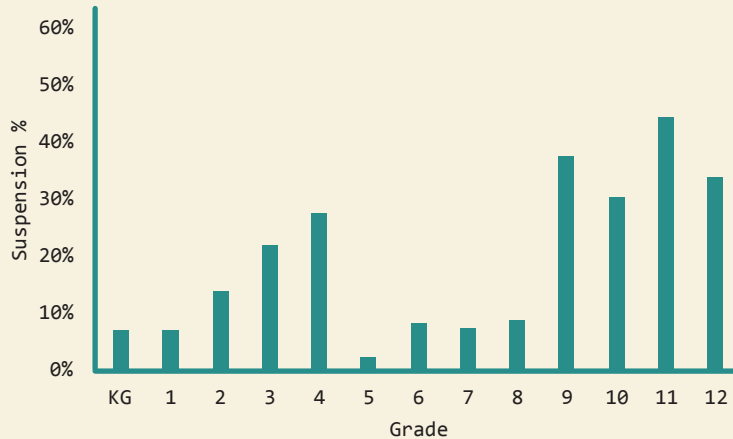

SUSPENSIONS

Suspension by Grade (districts combined), 2014/15