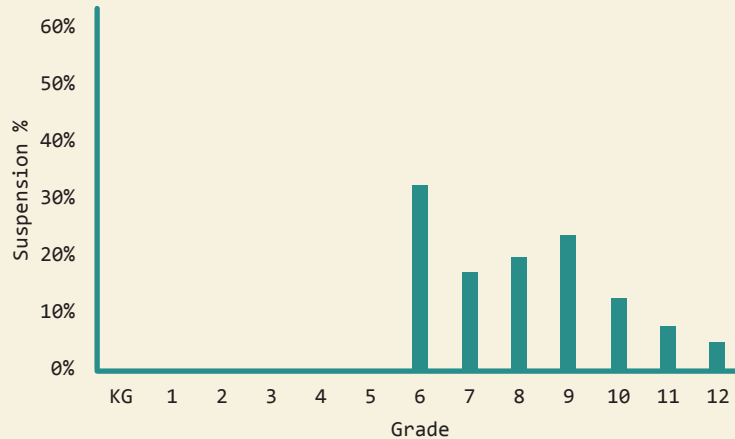

SUSPENSIONS

Suspension by Grade (districts combined), 2014/15