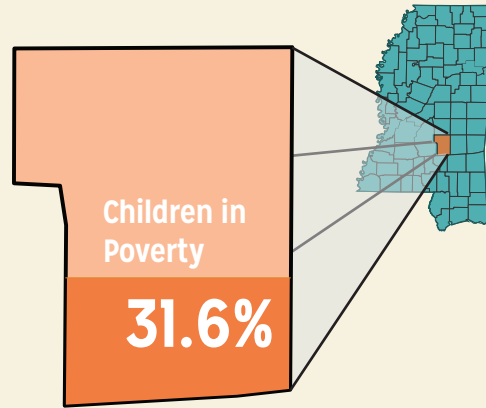

Smith

DEMOGRAPHICS

Total Population
16,344

Total Births
192

White
74.7%

Black
24.8%

No Parent Employed
21.9%

Children in Single-Parent Families
42.7%

Poverty All Ages
20.8%

Mothers without High School Diploma
14.0%

EDUCATION

by school district

Smith County

Total District Enrollment	2907
Accountability	B
School District Poverty	28.7%
Passed 3rd Grade Reading Assessment	≥95.0%
Out-of-School Suspension Rate	8.7%
In-School Suspension Rate	2.1%
Total Suspension	2.1%
Kindergarten Readiness Score	10.0%
Chronic Absence <small>(missed ≥ 10% of School Year)</small>	8.0%