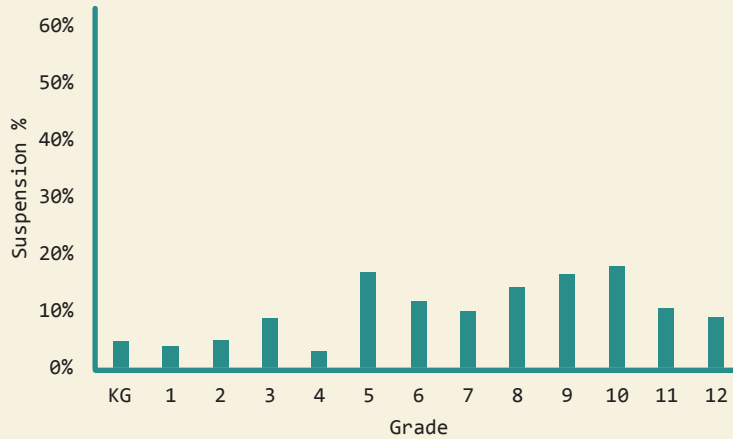

SUSPENSIONS

Suspension by Grade (districts combined), 2014/15