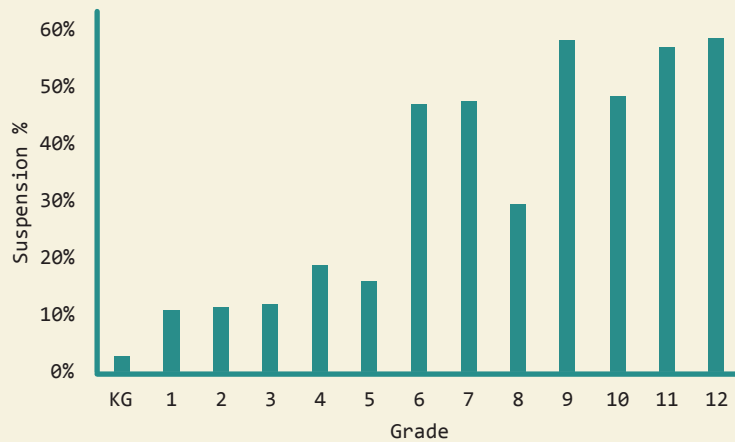

SUSPENSIONS

Suspension by Grade (districts combined), 2014/15