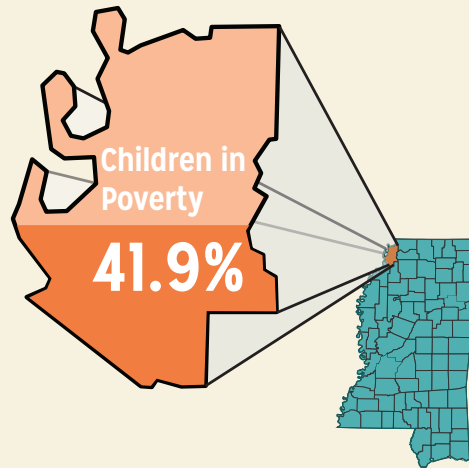

Tunica

DEMOGRAPHICS

Total Population 10,583	Total Births 200
White 21.9%	Black 75.1%
No Parent Employed 7.7%	Children in Single-Parent Families 69.3%
Poverty All Ages 27.9%	Mothers without High School Diploma 18.5%

EDUCATION

by school district

Tunica County

Total District Enrollment	2331
Accountability	D
School District Poverty	40.7%
Passed 3rd Grade Reading Assessment	89.8%
Out-of-School Suspension Rate	25.9%
In-School Suspension Rate	9.1%
Total Suspension	27.9%
Kindergarten Readiness Score	552
Chronic Absence <small>(missed ≥ 10% of School Year)</small>	17.9%