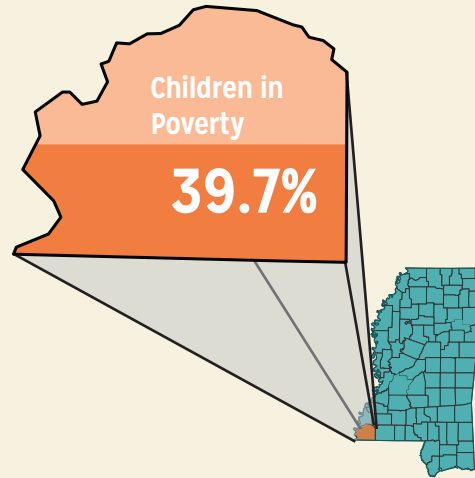

Wilkinson

DEMOGRAPHICS

Total Population 9,481	Total Births 106
White 28.8%	Black 71.2%
No Parent Employed 3.9%	Children in Single-Parent Families 59.0%
Poverty All Ages 32.5%	Mothers without High School Diploma 16.0%

EDUCATION

by school district

Wilkinson County

Total District Enrollment	1244
Accountability	C
School District Poverty	38.1%
Passed 3rd Grade Reading Assessment	88.9%
Out-of-School Suspension Rate	.2%
In-School Suspension Rate	0.2%
Total Suspension	.4%
Kindergarten Readiness Score	516
Chronic Absence <small>(missed ≥ 10% of School Year)</small>	9.3%