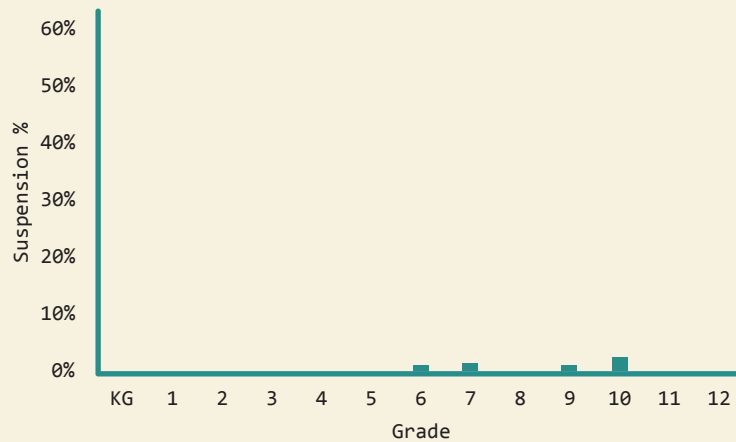

SUSPENSIONS

Suspension by Grade (districts combined), 2014/15