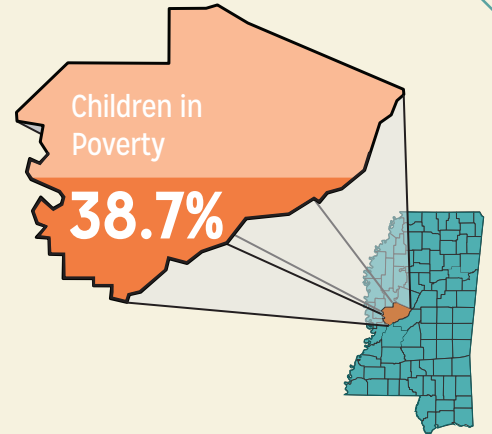

MISSISSIPPI DATA PROJECT: COUNTY FACT SHEET

Yazoo

EDUCATION

by school district

Yazoo County

Total District Enrollment	1675
Accountability	C
School District Poverty	33.0%
Passed 3rd Grade Reading Assessment	89.6%
Out-of-School Suspension Rate	12.1%
In-School Suspension Rate	9.4%
Total Suspension	17.0%
Kindergarten Readiness Score	500
Chronic Absence (missed ≥ 10% of School Year)	17.8%

Yazoo City Municipal

Total District Enrollment	2470
Accountability	D
School District Poverty	43.9%
Passed 3rd Grade Reading Assessment	78.4%
Out-of-School Suspension Rate	23.8%
In-School Suspension Rate	22.2%
Total Suspension	32.3%
Kindergarten Readiness Score	448
Chronic Absence (missed ≥ 10% of School Year)	22.0%

DEMOGRAPHICS

Total Population
28,076

Total Births
368

White
38.7%

Black
57.1%

No Parent Employed
9.5%

Children in Single-Parent Families
63.2%

Poverty All Ages
34.6%

Mothers without High School Diploma
19.3%