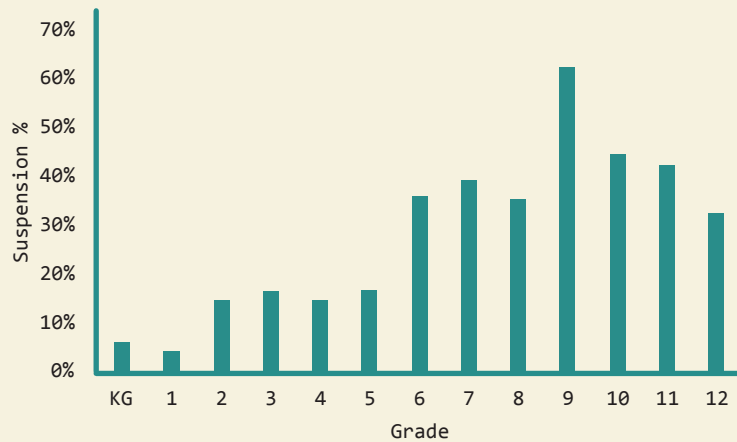

SUSPENSIONS

Suspension by Grade (districts combined), 2014/15