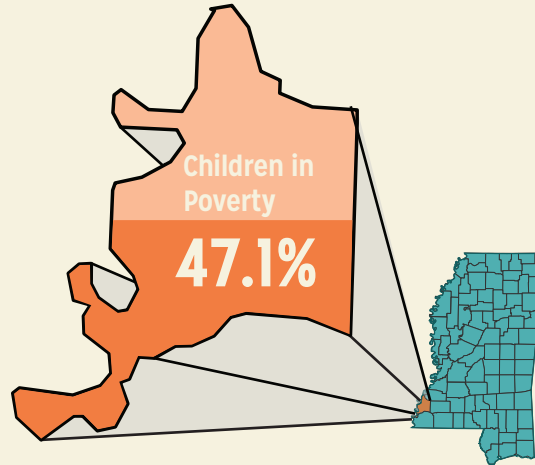

Adams

DEMOGRAPHICS

Total Population 32,189	Total Births 401
White 39.2%	Black 56.7%
No Parent Employed 33.0%	Children in Single-Parent Families 59.1%
Poverty All Ages 32.9%	Mothers without High School Diploma 16.5%