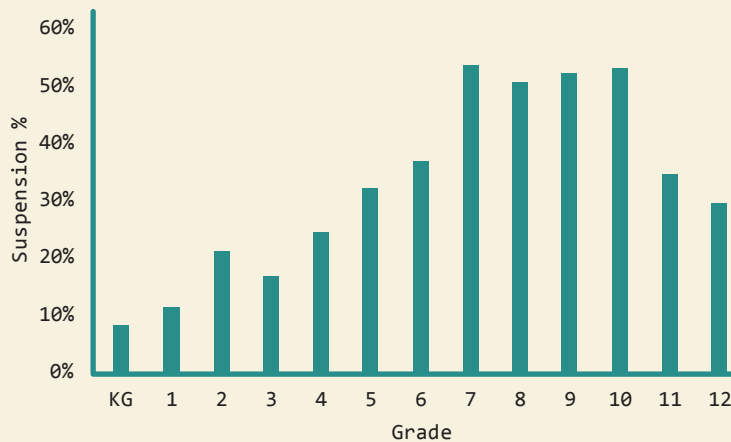

SUSPENSIONS

Suspension Rates (ISS & OSS) by Grade (2014)