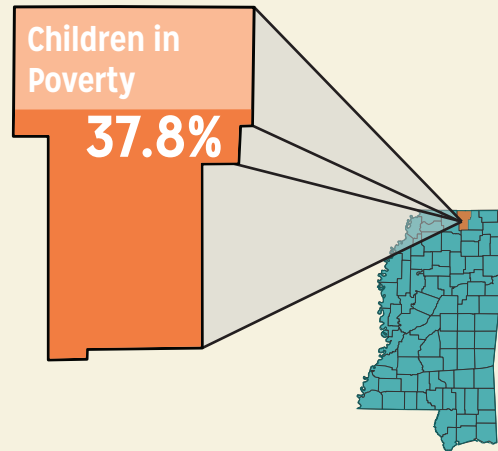

Benton

DEMOGRAPHICS

Total Population
8,573

Total Births
95

White
60.7%

Black
36.6%

No Parent Employed
5.1%

Children in Single-Parent Families
34.3%

Poverty All Ages
25.6%

Mothers without High School Diploma
19.0%

EDUCATION

by school district

Benton County

Total District Enrollment	1259
Accountability	C
School District Poverty	34.4%
Passed 3rd Grade Reading Assessment	90.1%
Out-of-School Suspension Rate	17.5%
In-School Suspension Rate	.3%
Total Suspension	17.6%
Kindergarten Readiness Score	488
Chronic Absence	12.2%
<small>(missed ≥ 10% of School Year)</small>	