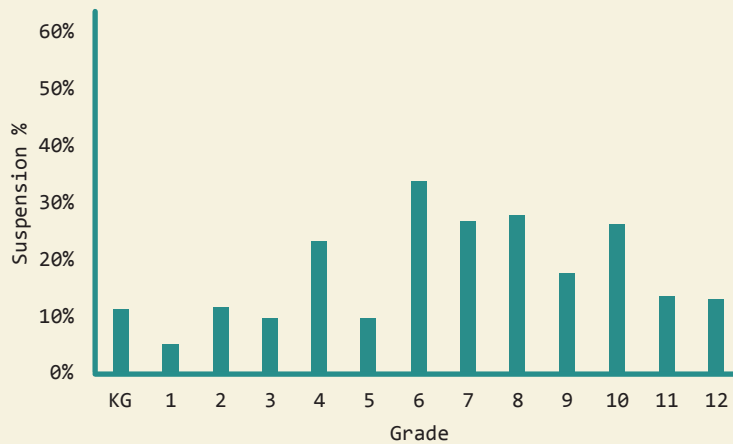

SUSPENSIONS

Suspension Rates (ISS & OSS) by Grade (2014)