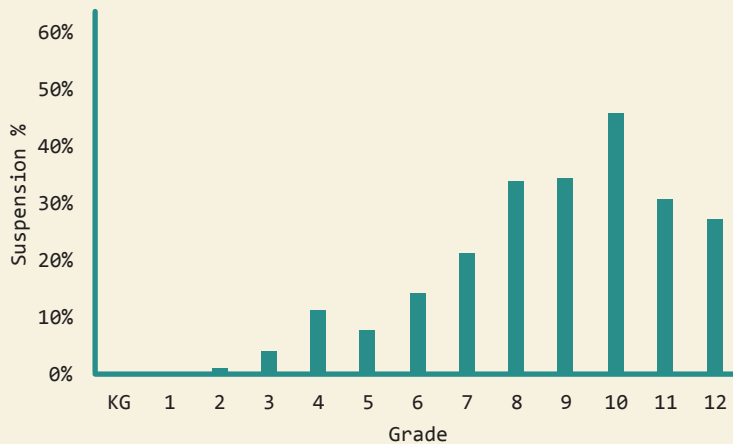

SUSPENSIONS

Suspension Rates (ISS & OSS) by Grade (2014)