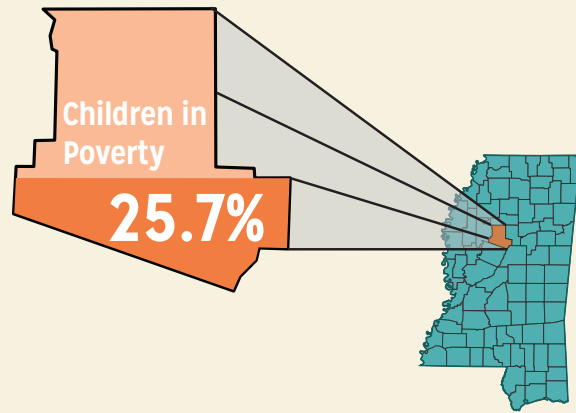

Carroll

DEMOGRAPHICS

Total Population
10,418

Total Births
100

White
65.0%

Black
33.8%

No Parent Employed
13.4%

Children in Single-Parent Families
41.2%

Poverty All Ages
17.9%

Mothers without High School Diploma
9.0%

EDUCATION

by school district

Carroll County

Total District Enrollment	1045
Accountability	C
School District Poverty	23.3%
Passed 3rd Grade Reading Assessment	85.5%
Out-of-School Suspension Rate	14.0%
In-School Suspension Rate	7.2%
Total Suspension	16.7%
Kindergarten Readiness Score	511
Chronic Absence <small>(missed ≥ 10% of School Year)</small>	12.8%