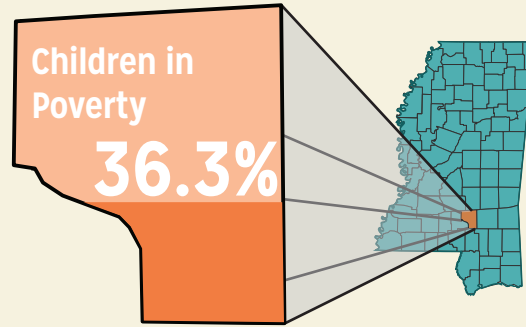

Covington

DEMOGRAPHICS

Total Population
19,495

Total Births
264

White
62.9%

Black
35.9%

No Parent Employed
19.5%

Children in Single-Parent Families
50.8%

Poverty All Ages
26.5%

Mothers without High School Diploma
18.5%

EDUCATION

by school district

Covington County

Total District Enrollment	3086
Accountability	C
School District Poverty	34.5%
Passed 3rd Grade Reading Assessment	89.4%
Out-of-School Suspension Rate	6.4%
In-School Suspension Rate	.3%
Total Suspension	6.6%
Kindergarten Readiness Score	483
Chronic Absence <small>(missed ≥ 10% of School Year)</small>	16.7%