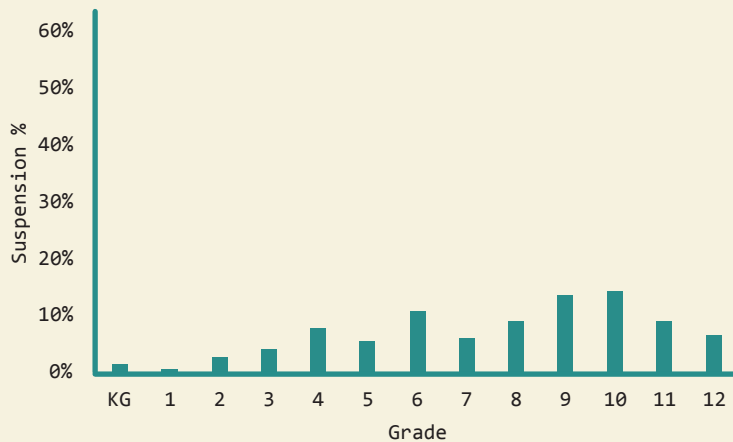

SUSPENSIONS

Suspension Rates (ISS & OSS) by Grade (2014)