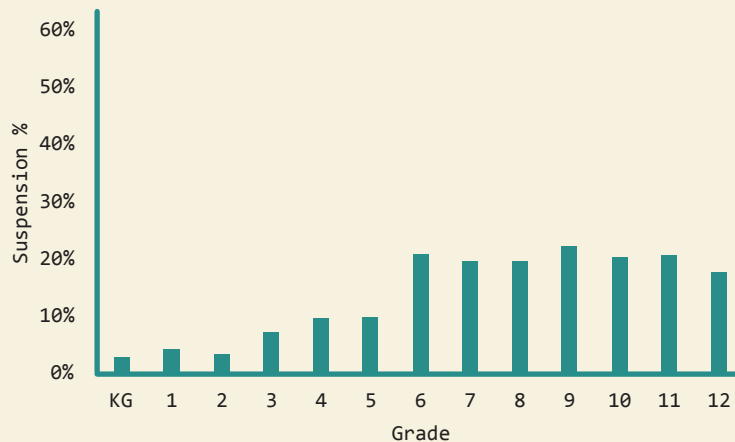

SUSPENSIONS

Suspension Rates (ISS & OSS) by Grade (2014)