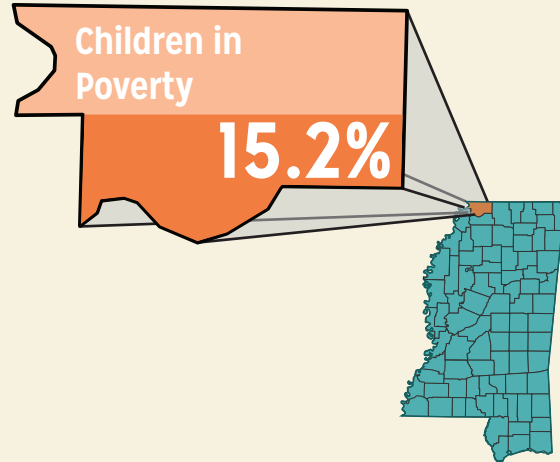

DeSoto

DEMOGRAPHICS

Total Population 166,266	Total Births 2098
White 72.4%	Black 23.1%
No Parent Employed 5.4%	Children in Single-Parent Families 30.5%
Poverty All Ages 10.1%	Mothers without High School Diploma 10.9%

EDUCATION

by school district

DeSoto County

Total District Enrollment	34618
Accountability	A
School District Poverty	13.9%
Passed 3rd Grade Reading Assessment	91.9%
Out-of-School Suspension Rate	4.2%
In-School Suspension Rate	12.1%
Total Suspension	13.6%
Kindergarten Readiness Score	514
Chronic Absence <small>(missed ≥ 10% of School Year)</small>	12.8%