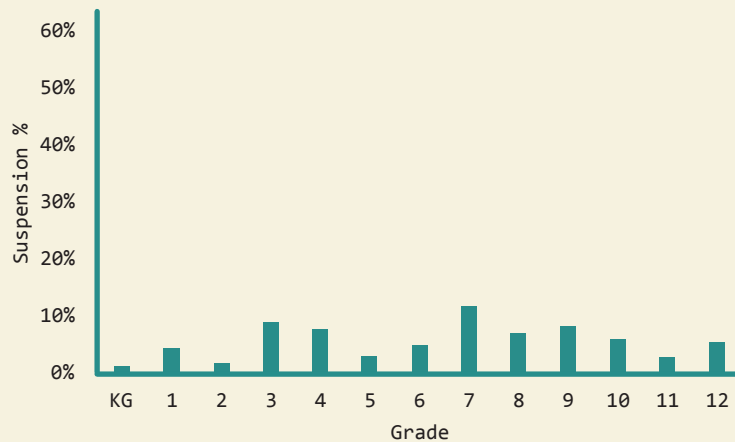

SUSPENSIONS

Suspension Rates (ISS & OSS) by Grade (2014)