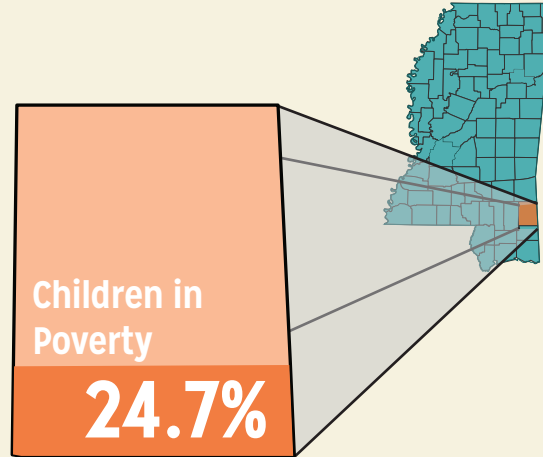

Greene

DEMOGRAPHICS

Total Population 14,308	Total Births 133
White 71.7%	Black 25.7%
No Parent Employed 11.3%	Children in Single-Parent Families 24.6%
Poverty All Ages 23.6%	Mothers without High School Diploma 17.3%

EDUCATION

by school district

Greene County

Total District Enrollment	2181
Accountability	C
School District Poverty	22.1%
Passed 3rd Grade Reading Assessment	94.0%
Out-of-School Suspension Rate	4.8%
In-School Suspension Rate	1.3%
Total Suspension	5.6%
Kindergarten Readiness Score	531
Chronic Absence <small>(missed ≥ 10% of School Year)</small>	18.2%