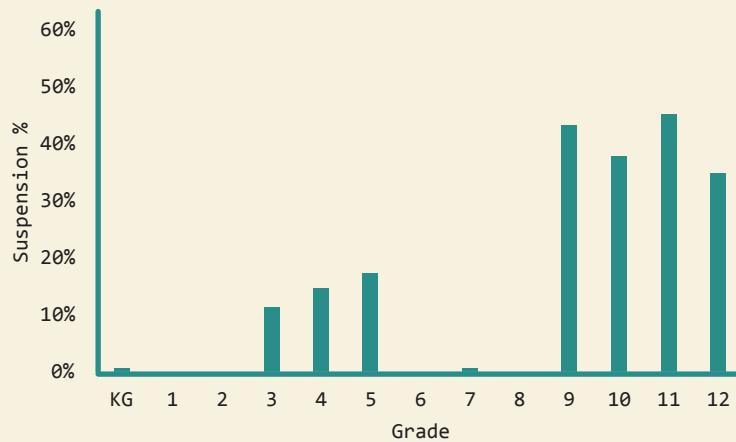

SUSPENSIONS

Suspension Rates (ISS & OSS) by Grade (2014)