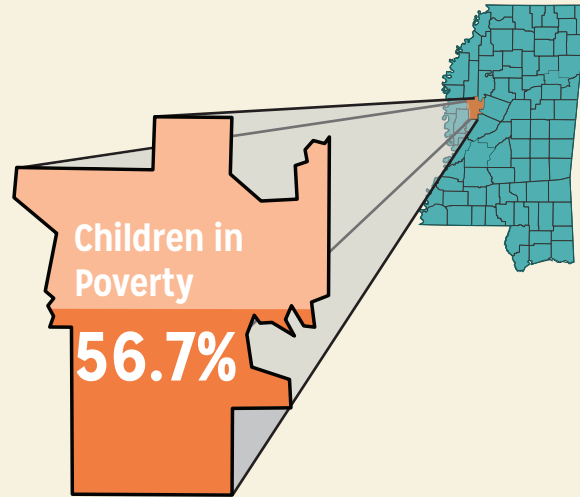

Humphreys

DEMOGRAPHICS

Total Population 9,106	Total Births 112
White 22.8%	Black 75.7%
No Parent Employed 20.6%	Children in Single-Parent Families 68.1%
Poverty All Ages 40.3%	Mothers without High School Diploma 14.3%

EDUCATION

by school district

Humphreys County

Total District Enrollment	1806
Accountability	D
School District Poverty	55.0%
Passed 3rd Grade Reading Assessment	77.8%
Out-of-School Suspension Rate	12.6%
In-School Suspension Rate	.9%
Total Suspension	13.2%
Kindergarten Readiness Score	480
Chronic Absence (missed ≥ 10% of School Year)	9.0%