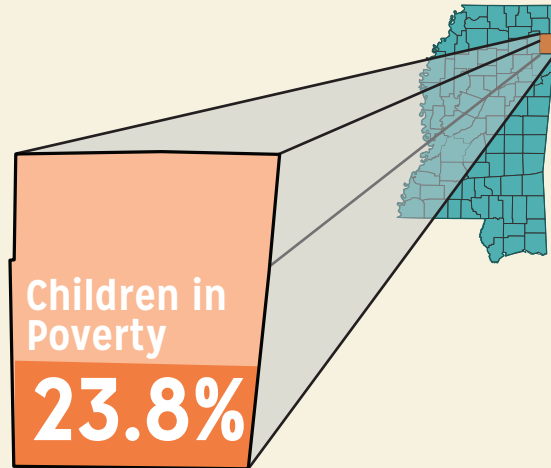

# Itawamba

## DEMOGRAPHICS

<b>Total Population</b> 23,415	<b>Total Births</b> 269
<b>White</b> 92.3%	<b>Black</b> 6.5%
<b>No Parent Employed</b> 15.2%	<b>Children in Single-Parent Families</b> 25.9%
<b>Poverty All Ages</b> 17.2%	<b>Mothers without High School Diploma</b> 14.1%