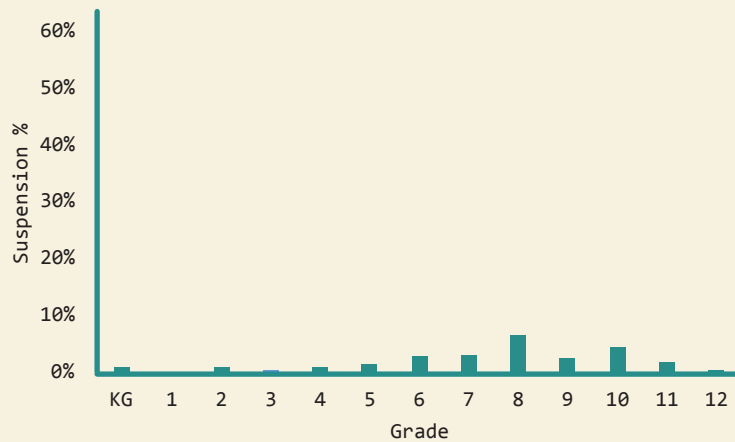

SUSPENSIONS

Suspension Rates (ISS & OSS) by Grade (2014)