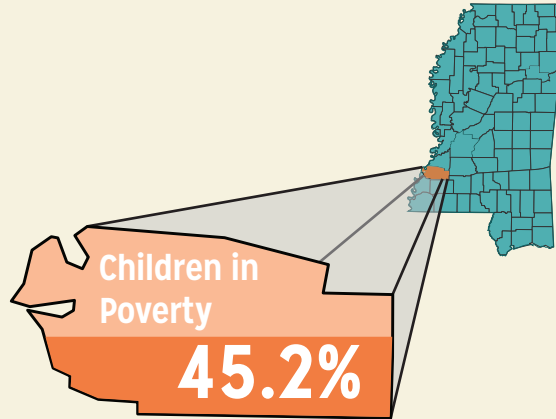

Jefferson

DEMOGRAPHICS

Total Population 7,634	Total Births 103
White 13.7%	Black 85.9%
No Parent Employed 34.7%	Children in Single-Parent Families 76.0%
Poverty All Ages 38.5%	Mothers without High School Diploma 13.6%