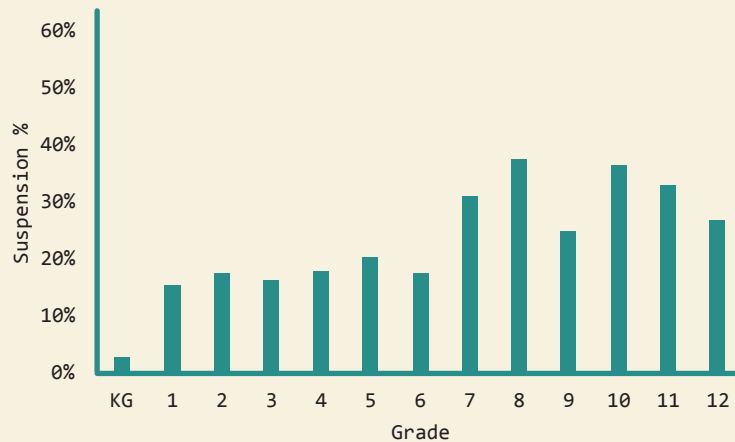

SUSPENSIONS

Suspension Rates (ISS & OSS) by Grade (2014)