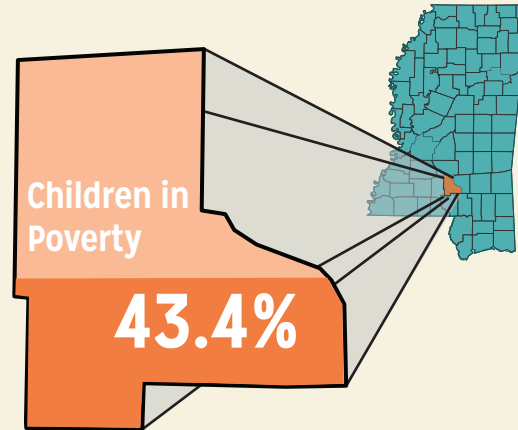

# Jefferson Davis

## DEMOGRAPHICS

<b>Total Population</b> 12,100	<b>Total Births</b> 121
<b>White</b> 38.5%	<b>Black</b> 61.1%
<b>No Parent Employed</b> 36.3%	<b>Children in Single-Parent Families</b> 58.9%
<b>Poverty All Ages</b> 29.8%	<b>Mothers without High School Diploma</b> 15.7%