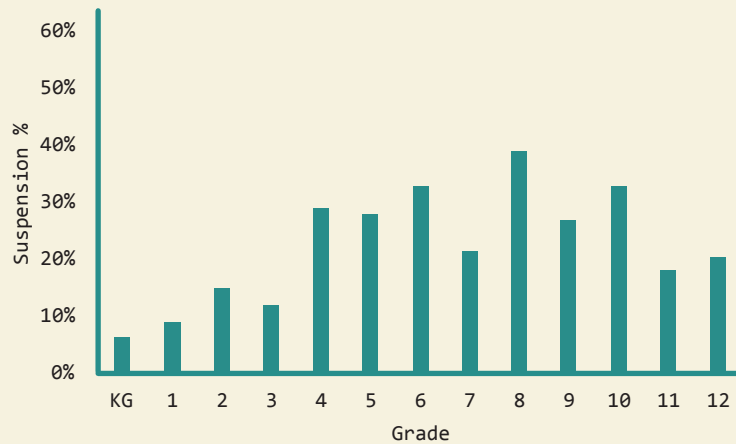

SUSPENSIONS

Suspension Rates (ISS & OSS) by Grade (2014)