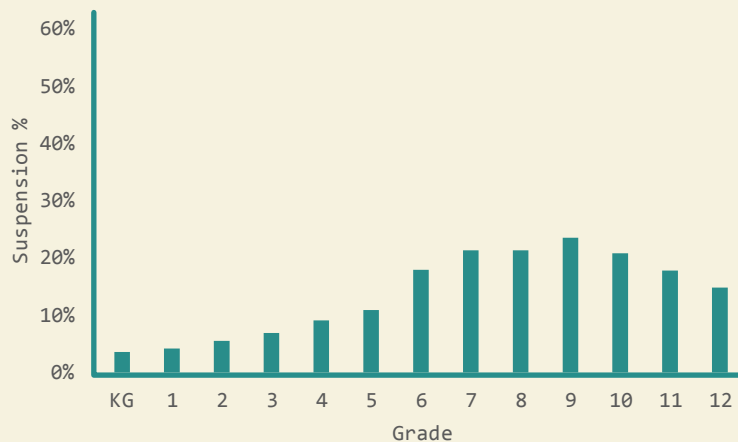

SUSPENSIONS

Suspension Rates (ISS & OSS) by Grade (2014)