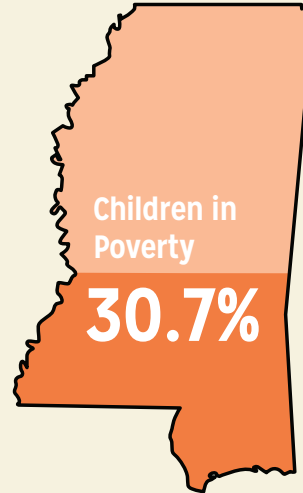

Mississippi

DEMOGRAPHICS

Total Population 2,984,345	Total Births 38735
White 59.30%	Black 37.30%
No Parent Employed 13.80%	Children in Single-Parent Families 44.90%
Poverty All Ages 21.90%	Mothers without High School Diploma 15.80%