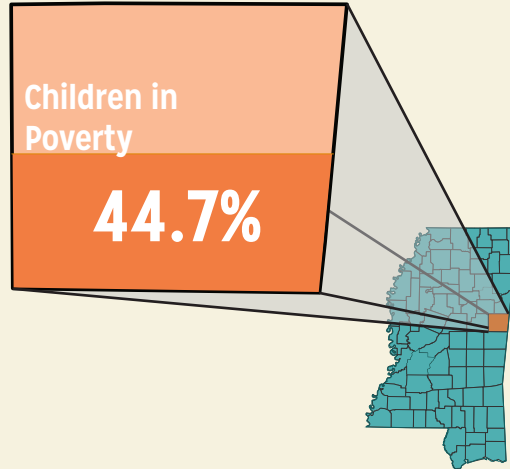

Noxubee

DEMOGRAPHICS

Total Population 11,240	Total Births 174
White 27.5%	Black 71.9%
No Parent Employed 17.5%	Children in Single-Parent Families 60.0%
Poverty All Ages 31.3%	Mothers without High School Diploma 17.8%

EDUCATION

by school district

Noxubee County

Total District Enrollment	1808
Accountability	D
School District Poverty	41.8%
Passed 3rd Grade Reading Assessment	91.7%
Out-of-School Suspension Rate	25.4%
In-School Suspension Rate	18.7%
Total Suspension	32.6%
Kindergarten Readiness Score	495
Chronic Absence <small>(missed ≥ 10% of School Year)</small>	18.2%