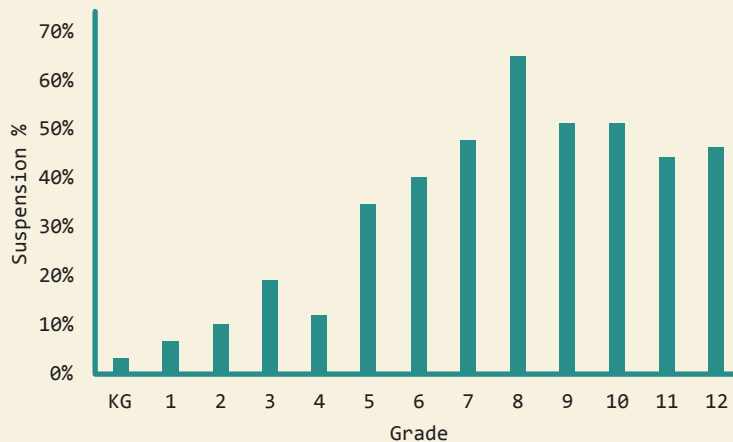

SUSPENSIONS

Suspension by Grade (districts combined), 2014/15