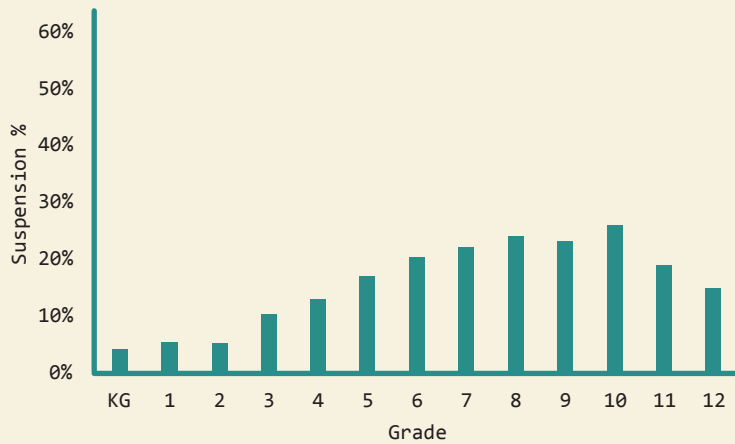

SUSPENSIONS

Suspension by Grade (districts combined), 2014/15