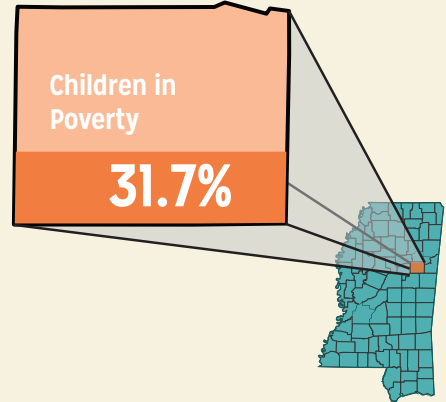

OkTibbeha

EDUCATION

by school district

OkTibbeha County

Total District Enrollment	834
Accountability	C
School District Poverty	36.7%
Passed 3rd Grade Reading Assessment	91.9%
Out-of-School Suspension Rate	22.1%
In-School Suspension Rate	3.4%
Total Suspension	24.2%
Kindergarten Readiness Score	472
Chronic Absence (missed ≥ 10% of School Year)	13.6%

Starkville

Total District Enrollment	4494
Accountability	C
School District Poverty	30.3%
Passed 3rd Grade Reading Assessment	89.1%
Out-of-School Suspension Rate	13.1%
In-School Suspension Rate	0.8%
Total Suspension	13.5%
Kindergarten Readiness Score	522
Chronic Absence (missed ≥ 10% of School Year)	12.2%

DEMOGRAPHICS

Total Population
48,639

Total Births
534

White
58.3%

Black
37.2%

No Parent Employed
7.8%

Children in Single-Parent Families
39.1%

Poverty All Ages
29.9%

Mothers without High School Diploma
8.2%