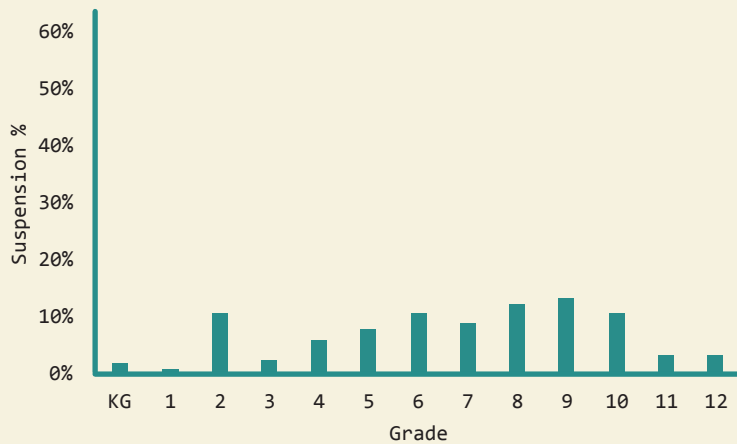

SUSPENSIONS

Suspension by Grade (districts combined), 2014/15