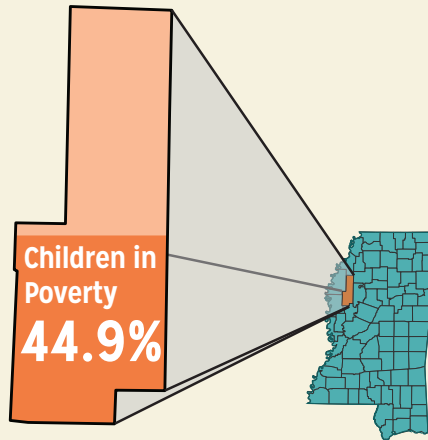

# Sunflower

## DEMOGRAPHICS

<b>Total Population</b> 28,314	<b>Total Births</b> 326
<b>White</b> 25.4%	<b>Black</b> 73.0%
<b>No Parent Employed</b> 21.0%	<b>Children in Single-Parent Families</b> 62.1%
<b>Poverty All Ages</b> 34.8%	<b>Mothers without High School Diploma</b> 16.8%