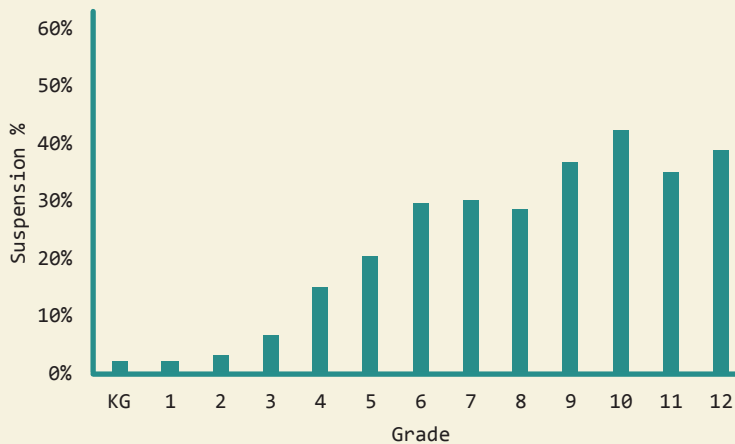

SUSPENSIONS

Suspension by Grade (districts combined), 2014/15