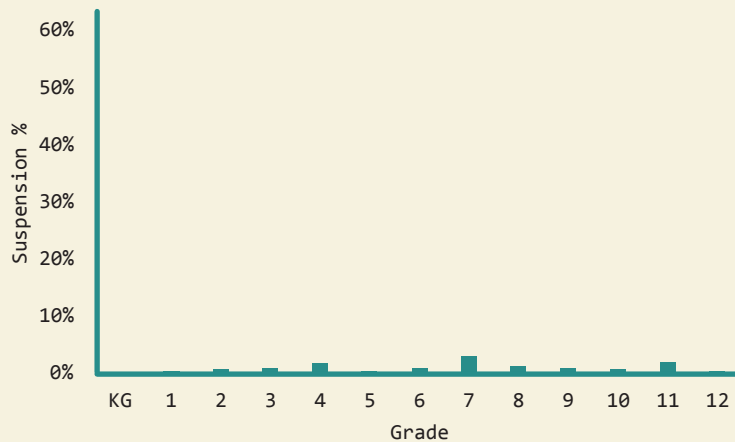

SUSPENSIONS

Suspension by Grade (districts combined), 2014/15