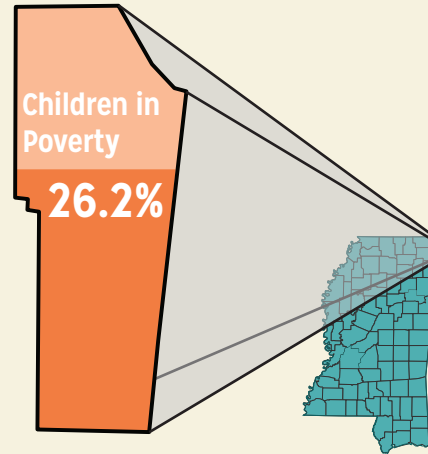

# Tishomingo

## DEMOGRAPHICS

<b>Total Population</b> 19,532	<b>Total Births</b> 187
<b>White</b> 94.3%	<b>Black</b> 2.5%
<b>No Parent Employed</b> 6.2%	<b>Children in Single-Parent Families</b> 26.9%
<b>Poverty All Ages</b> 17.7%	<b>Mothers without High School Diploma</b> 9.6%