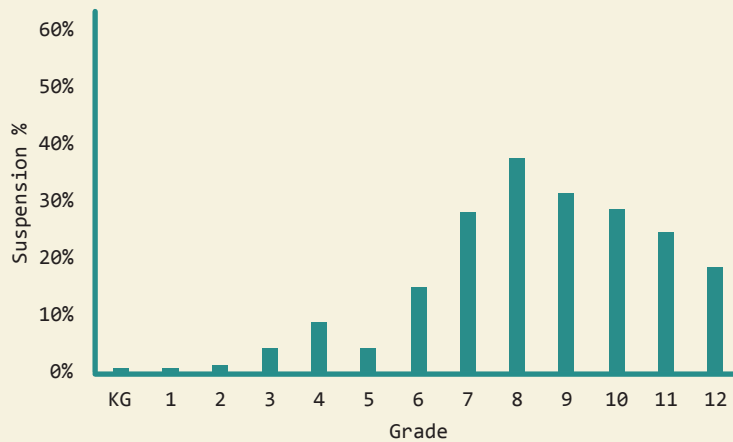

SUSPENSIONS

Suspension by Grade (districts combined), 2014/15