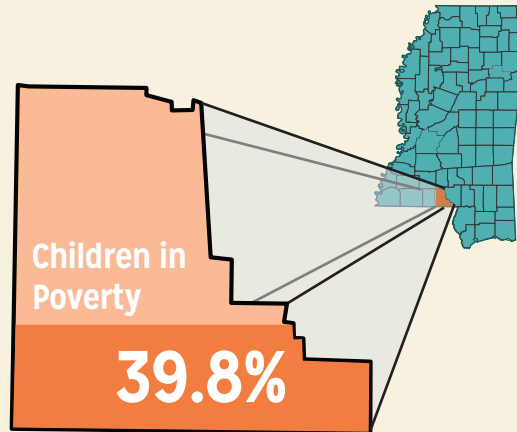

Walthall

DEMOGRAPHICS

Total Population 15,126	Total Births 187
White 53.2%	Black 45.0%
No Parent Employed 6.9%	Children in Single-Parent Families 33.0%
Poverty All Ages 26.4%	Mothers without High School Diploma 14.4%

EDUCATION

by school district

Walthall County

Total District Enrollment	2179
Accountability	C
School District Poverty	37.1%
Passed 3rd Grade Reading Assessment	90.8%
Out-of-School Suspension Rate	6.5%
In-School Suspension Rate	11.9%
Total Suspension	15.7%
Kindergarten Readiness Score	496
Chronic Absence <small>(missed ≥ 10% of School Year)</small>	9.1%