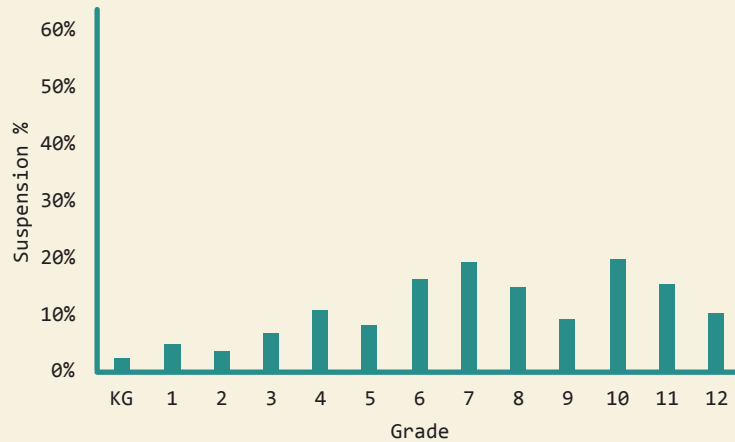

SUSPENSIONS

Suspension by Grade (districts combined), 2014/15