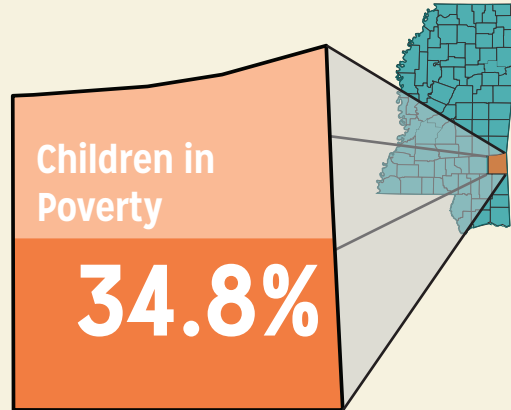

Wayne

DEMOGRAPHICS

Total Population 20,611	Total Births 276
White 59.3%	Black 39.0%
No Parent Employed 5.6%	Children in Single-Parent Families 35.4%
Poverty All Ages 24.7%	Mothers without High School Diploma 20.7%

EDUCATION

by school district

Wayne County

Total District Enrollment	3484
Accountability	C
School District Poverty	31.2%
Passed 3rd Grade Reading Assessment	93.6%
Out-of-School Suspension Rate	10.0%
In-School Suspension Rate	2.3%
Total Suspension	11.1%
Kindergarten Readiness Score	518
Chronic Absence (missed ≥ 10% of School Year)	11.9%