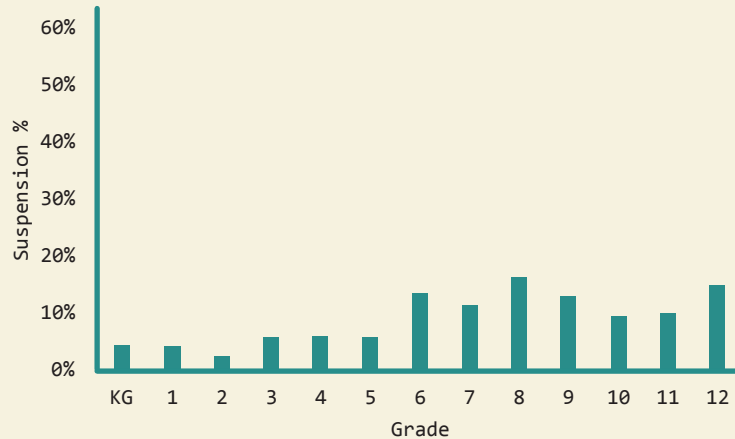

SUSPENSIONS

Suspension by Grade (districts combined), 2014/15