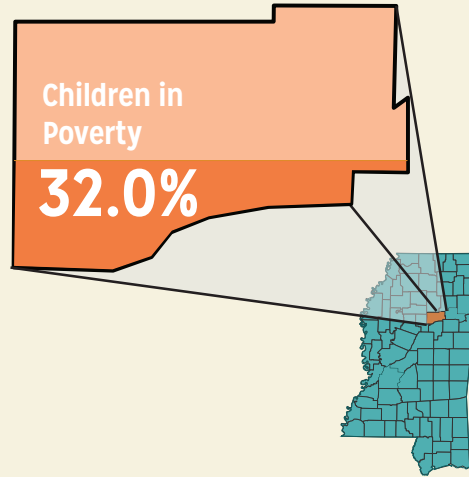

# Webster

## DEMOGRAPHICS

<b>Total Population</b> 10,077	<b>Total Births</b> 109
<b>White</b> 78.7%	<b>Black</b> 19.2%
<b>No Parent Employed</b> 16.5%	<b>Children in Single-Parent Families</b> 38.7%
<b>Poverty All Ages</b> 22.1%	<b>Mothers without High School Diploma</b> 14.7%